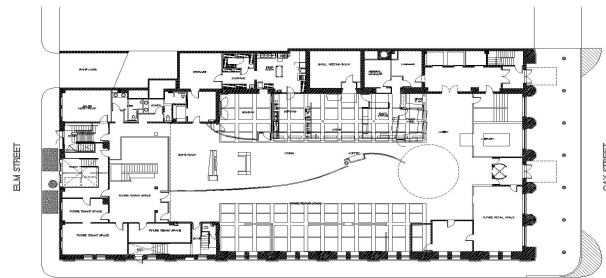

Residence Inn by Marriott

Renovation of the Buckeye Bank Building

Renovation of an existing 86,864 s.f. bank and office building into a full service Residence Inn by Marriott and restaurant.

Building Section

Renovated 1st Floor Plan

Existing 1st Floor Plan